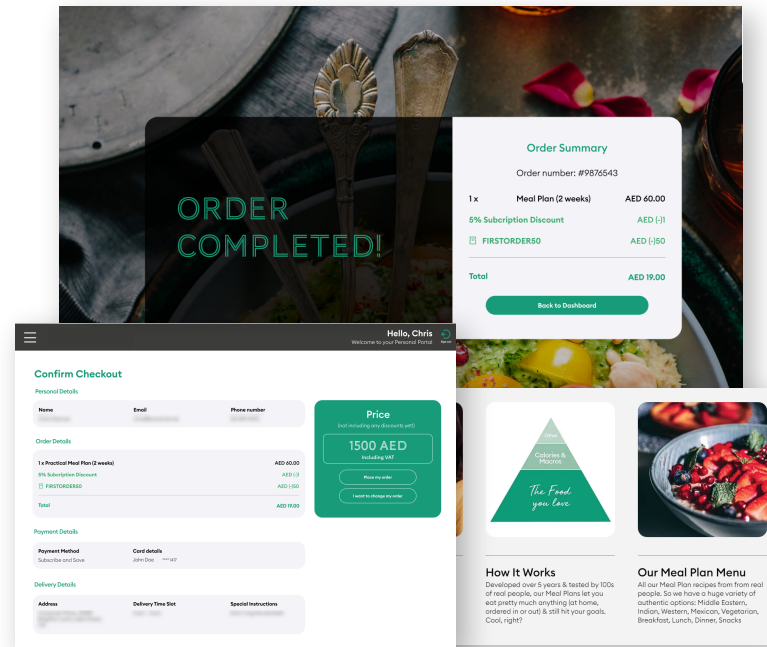

DietPlan

DietPlan is a meal plan delivery and calorie tracking system which will not only help you manage the calories, proteins and other nutrients you consume but also help you decide what you eat and from where. This system communicates with several vendors to deliver quality and calorie counted food without having you to worry about the detail. Set your meal plan and start a healthy journey.

NextJS   laravel